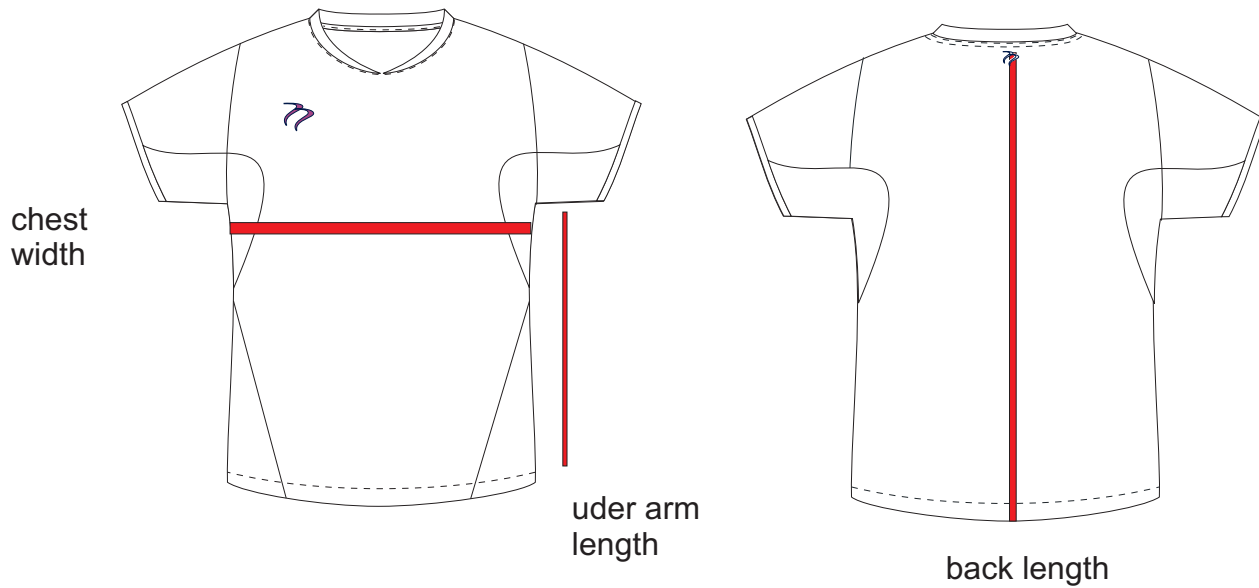

T-shirt, Polo Shirt & Playing Shirt size chart

	xxs	xs	s	m	l	xl	xxl	xxxl	xxxxl
Chest size 2.5cm under arms	44	45.5	47	51	55	59	63	67	71
Front length from Shoulder point	70	72	74	76	78	80	82	84	86
Back Length from middle of neck	72	74	76	78	80	82	84	86	88
Side length under arm	46	47	48	49	50	51	52	53	54
Hem Width	47	48.5	50	54	58	62	66	70	74