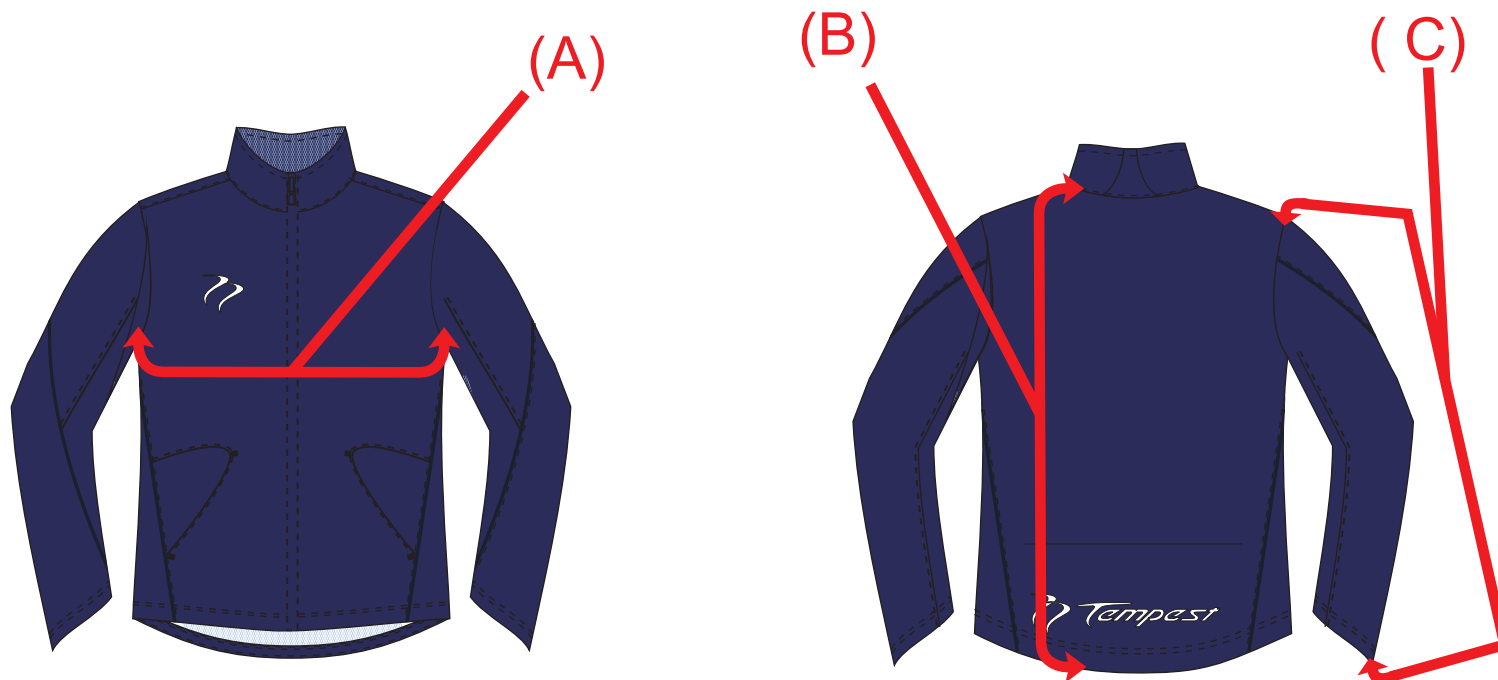

## Tracksuit & light jacket size chart

	5-6	7-8	9-10	xxxs	xxs	xs	s	m	l	xl	xxl	xxxl
Chest size 2.5cm under arm	38	40	42	44	46	48	52	56	60	64	68	70
Back Length from shoulder point (inc hem)	64	66	68	70	72	74	76	78	80	82	84	86
Overarm sleeve length	62	64	66	68	72	75	78	81	84	87	91	93